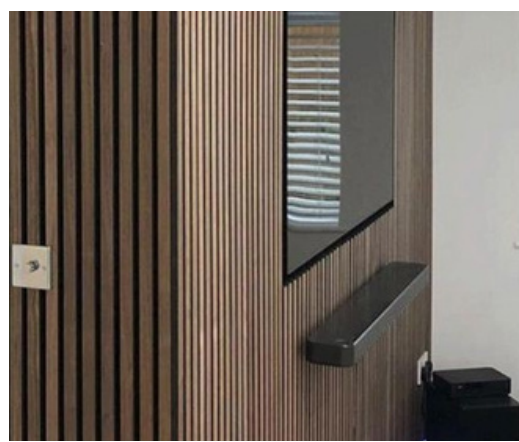

WOODGRAIN OPTIONS

K63 24

K63 11

K63 26

K63 12

K63 33

K63 14

K633 4M

K631 5

T6354AN

K63 19

Note: Echofelt MDF Slats are not recommended for high humidity areas such as pools.