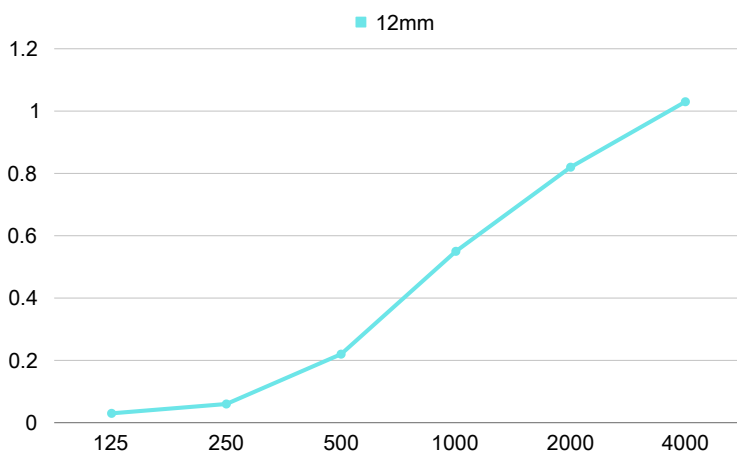

KEY PROPERTIES

NRC
0.40

Dimensions
Standard: 24"x96"x0.5"
600mm x 2400mm x 12mm

Fire Resistant
Class A/1
ASTM E-84

Recycled Material
Eco - Friendly
LEED Friendly

Safe
Mounting System
Designed for Zero
Probability Failures