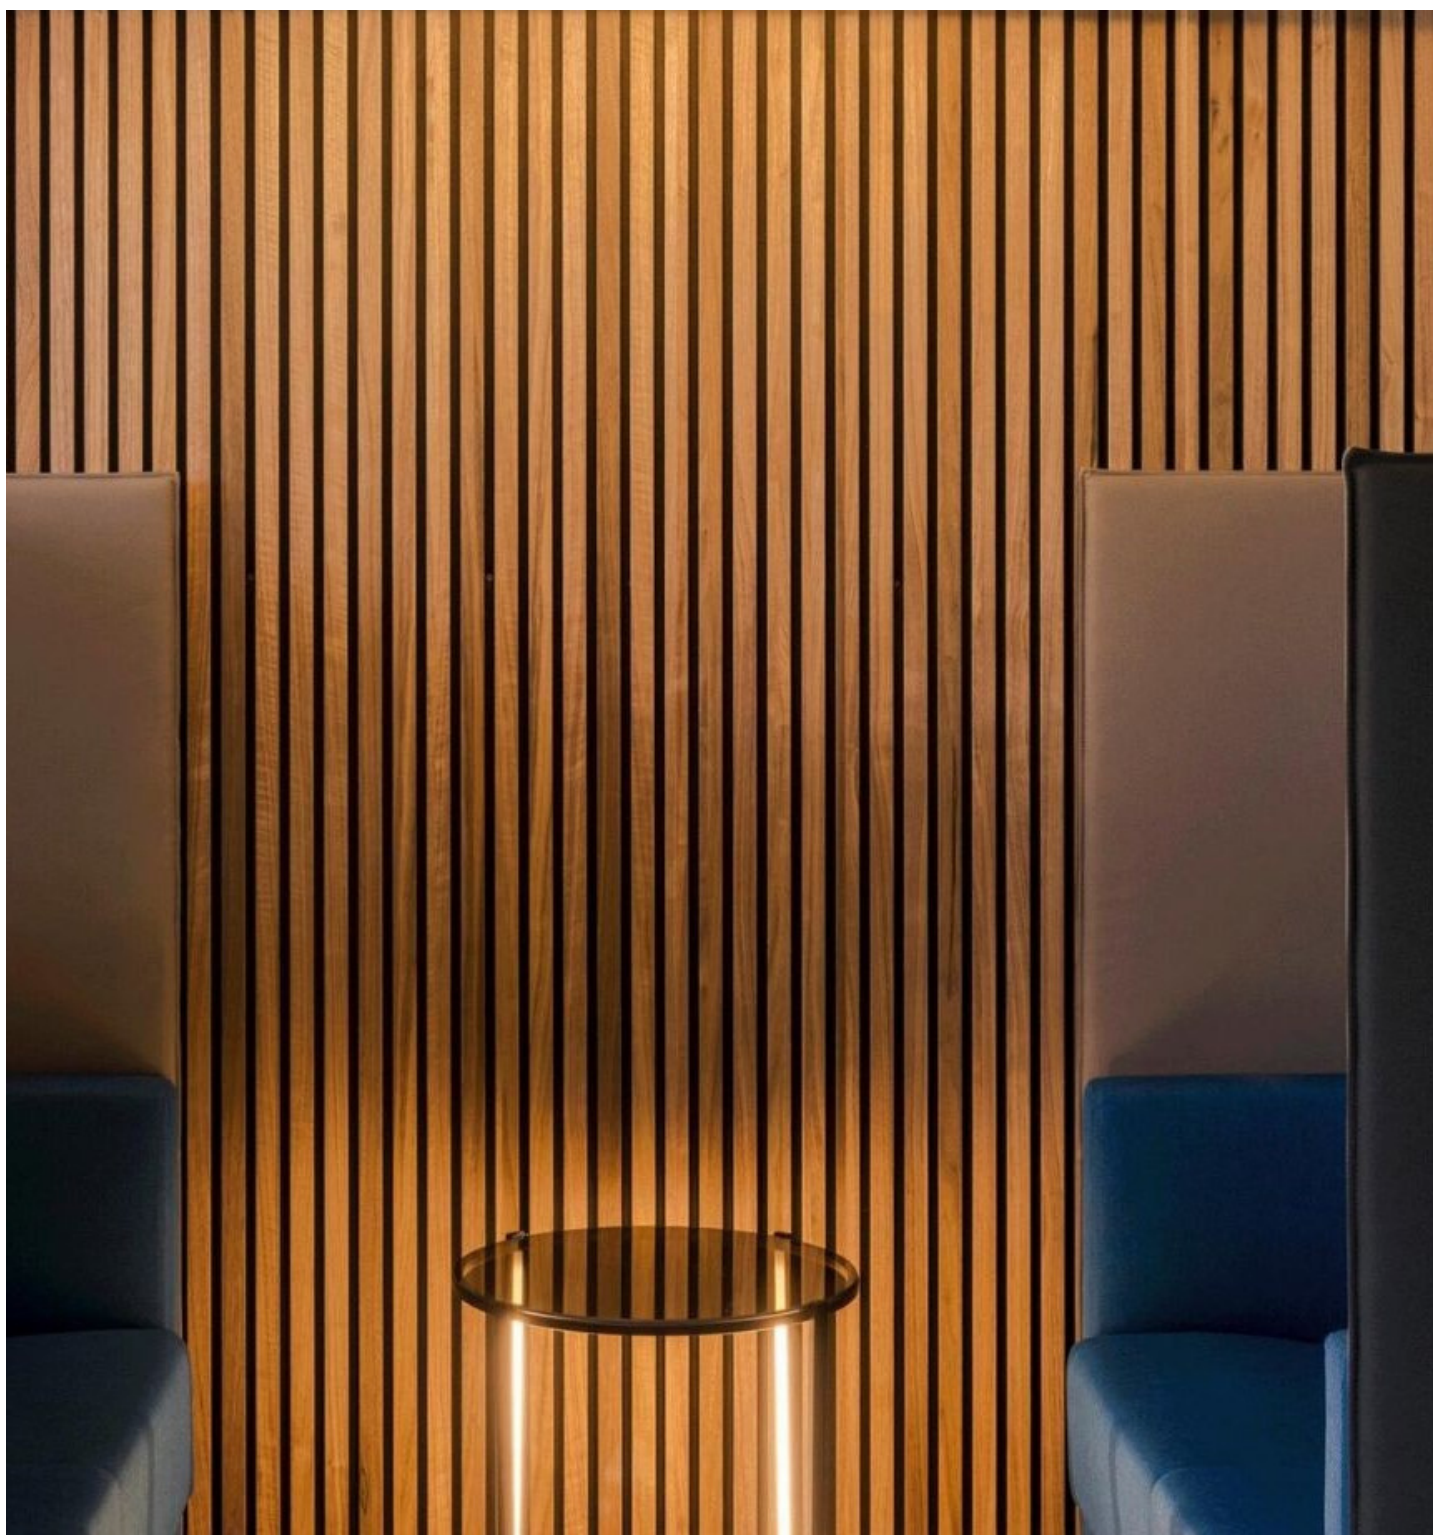

ECHOTROL™ ECHO FELT MDF SLATS

WHAT ARE ECHOTROL™ ECHOFELT MDF SLATS?

Echofelt MDF Slats offers a sustainable and cost-effective alternative to standard wood slat systems. Made with MDF slats affixed to a PET core (made with 60% recycled materials and 40% new material.)

Echofelt MDF Slats' flexibility extends beyond acoustic functionality to embrace aesthetic customization. It integrates seamlessly into a range of wall and ceiling systems, making it a perfect match for both new construction and renovation projects. Its ease of customization, combined with straightforward installation and minimal maintenance requirements, adds to its practicality.

Available in a variety of colors and finishes, Echofelt Slats enhances not just the acoustics but also the visual appeal of any environment. This adaptability in design allows for a harmonious blend of different architectural styles and interior design themes.