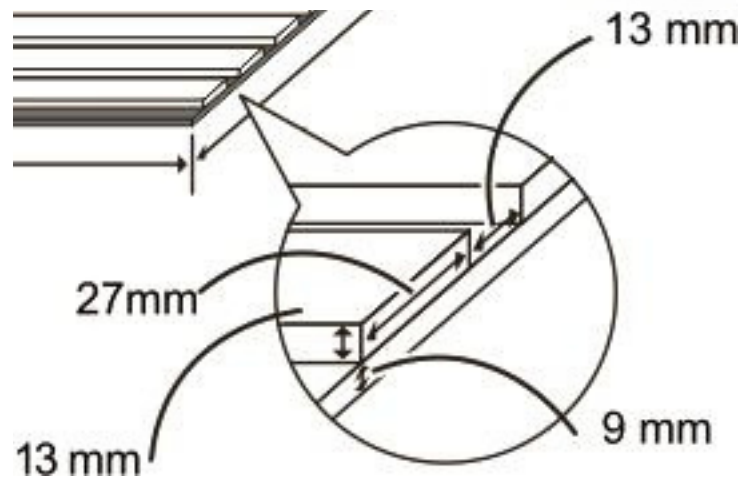

WHAT ARE ECHOTROL™ ECHOFELT MDF SLATS?

Echofelt MDF Slats offers a sustainable and cost-effective alternative to standard wood slat systems. Made with MDF slats affixed to a PET core (made with 60% recycled materials and 40% new material.)

Echofelt MDF Slats' flexibility extends beyond acoustic functionality to embrace aesthetic customization. It integrates seamlessly into a range of wall and ceiling systems, making it a perfect match for both new construction and renovation projects. Its ease of customization, combined with straightforward installation and minimal maintenance requirements, adds to its practicality.

Available in a variety of colors and finishes, Echofelt Slats enhances not just the acoustics but also the visual appeal of any environment. This adaptability in design allows for a harmonious blend of different architectural styles and interior design themes.

Crafted with a focus on environmental stewardship and safety, Echofelt is made from eco-friendly materials and meets fire resistance standards. This blend of innovative design, aesthetic versatility, and a commitment to sustainability and safety makes Echofelt Slats an excellent choice for those seeking effective, stylish, and environmentally responsible acoustic management solutions.