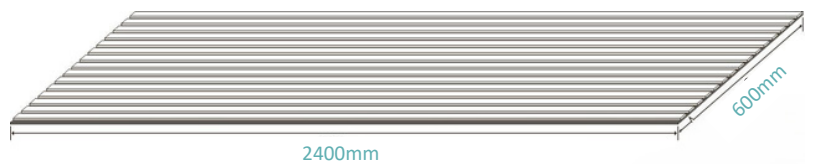

WHAT ARE ECHOTROL™ ECHOFELT MDF SLATS?

Echofelt MDF Slats offers a sustainable and cost-effective alternative to standard wood slat systems. Made with MDF slats affixed to a PET core (made with 60% recycled materials and 40% new material.)

Echofelt MDF Slats' flexibility extends beyond acoustic functionality to embrace aesthetic customization. It integrates seamlessly into a range of wall and ceiling systems, making it a perfect match for both new construction and renovation projects. Its ease of customization, combined with straightforward installation and minimal maintenance requirements, adds to its practicality.

Available in a variety of colors and finishes, Echofelt Slats enhances not just the acoustics but also the visual appeal of any environment. This adaptability in design allows for a harmonious blend of different architectural styles and interior design themes.

Crafted with a focus on environmental stewardship and safety, Echofelt is made from eco-friendly materials and meets fire resistance standards. This blend of innovative design, aesthetic versatility, and a commitment to sustainability and safety makes Echofelt Slats an excellent choice for those seeking effective, stylish, and environmentally responsible acoustic management solutions.